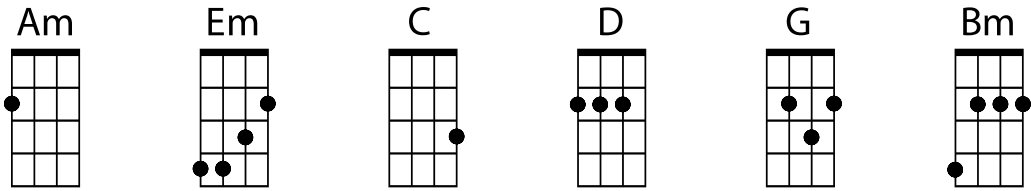

And I Love Her - The Beatles

[Am] I give her [Em] all my love
[Am] That's all I [Em] do
[Am] And if you [Em] saw my love
[C] You'd love her [D] too
And I [G] love her

[Am] She gives me [Em] everything
[Am] And tender[Em] ly
[Am] The kiss my [Em] lover brings
[C] she brings to [D] me
And I [G] love her

Chorus

[Em] A love like [Bm] ours [Em] could never [Bm] die
[Em] As long as [Bm] I have you [D] near me

[Am] Bright are the [Em] stars that shine
[Am] Dark is the [Em] sky
[Am] I know this [Em] love of mine
[C] could never [D] die
And I [G] love her