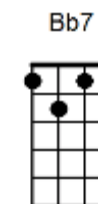

Doo-oo-oo interlude (no kazoo)

[F] Tears so many I can't see.
[Bb] Years don't mean a thing to [F] me.
Time goes [C7] by [Bb7] and still I can't be [F] free.
Time goes [C7] by [Bb7] and still I can't be [F] free.