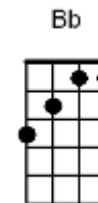

# Blues Stay Away From Me

## Delmore Brothers

*Intro = 2 measures of [F]*

[F] Blues stay away from me.  
[Bb] Blues why don't you let me [F] be.  
Go [C7] away. [Bb7] Go on and let me [F] be.

[F] Love was never meant for me.  
True [Bb] love was never meant for [F] me.  
Seems some [C7] how, [Bb7] we never can [F] agree.