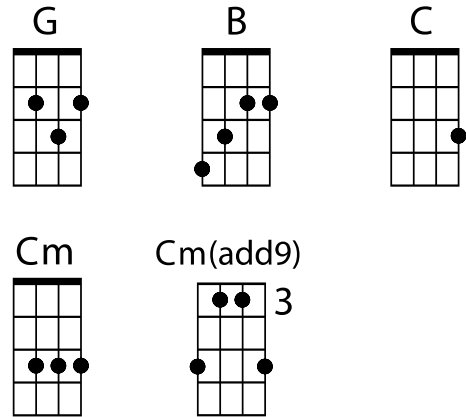

Creep - Amanda Palmer / Radiohead

Intro: [G] [B] [C] [Cm] x 3
[Cmadd9]

When you were here be[G]-fore
Couldn't look you in the [B] eye
You're just like an [C]angel
Your skin makes me [Cm]cry
You float like a [G] feather
In a beautiful [B] world
You're so fuckin' [C]special
I wish I was [Cm]special

Chorus:

But I'm a [G] creep, I'm a [B] weirdo
What the hell am I doin' [C] here?
I don't be [Cm] -long here

I don't care if it [G] hurts
I wanna have [B] control
I want a perfect [C] body
I want a perfect [Cm] soul
I want you to [G] notice
When I'm not a[B] -round
You're so fuckin' [C] special
I wish I was [Cm] special

Bridge:

[G] She's ru-huh-huh-[B] huh-hun
[C] She's [Cm] run-oh oh oh
[G] She's ru-huh-huh-[B] huh-hun
She [C] run [Cm] run run run...
[G] Run, [B] run, [C] run, [Cm] run

Whatever makes you [G] happy
Whatever you [B] want
You're so fuckin' [C] special
I wish I was [Cm] special