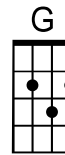

Folsom Prison Blues Johnny Cash

[G] I hear the train a comin' it's rolling round the bend
And I ain't seen the sunshine since

[G7] I don't know when

[C] I'm stuck in Folsom prison
and time keeps draggin' [G] on
But that [D7] train keeps a rollin'
on down to San An[G]ton

[G] When I was just a baby my mama told me son
Always be a good boy don't [G7] ever play with guns
But I [C] shot a man in Reno just to watch him [G] die
Now every [D7] time I hear that whistle
I hang my head and [G] cry

The original recording of this song is in F. Substitute the following chords to play along:

G=F, G7=F7, C=Bb, D7 = C7