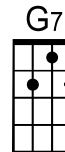

Folsom Prison Blues Johnny Cash

[G] I hear the train a comin' it's rolling round the bend
And I ain't seen the sunshine since

[G7] I don't know when

[C] I'm stuck in Folsom prison
and time keeps draggin' [G] on
But that [D7] train keeps a rollin'
on down to San An[G]ton

[G] When I was just a baby my mama told me son
Always be a good boy don't [G7] ever play with guns
But I [C] shot a man in Reno just to watch him [G] die
Now every [D7] time I hear that whistle
I hang my head and [G] cry

[G] I bet there's rich folks eating in a fancy dining car
They're probably drinkin' coffee [G7] and smoking big cigars
Well I [C] know I had it coming
I know I can't be [G] free
But those [D7] people keep a movin'
and that's what tortures [G] me

[G] Well if they'd free me from this prison if that railroad train was mine
I bet I'd move it all a little [G7] further down the line
[C] Far from Folsom prison that's where I want to [G] stay
And I'd [D7] let that lonesome whistle blow my blues [G] away

The original recording of this song is in F. Substitute the following chords to play along:

G=F, G7=F7, C=Bb, D7 = C7