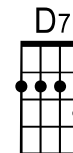

Folsom Prison Blues Johnny Cash

[G] I hear the train a comin' it's rolling round the bend
And I ain't seen the sunshine since

[G7] I don't know when

[C] I'm stuck in Folsom prison
and time keeps draggin' [G] on
But that [D7] train keeps a rollin'
on down to San An[G]ton

[G] When I was just a baby my mama told me son
Always be a good boy don't [G7] ever play with guns
But I [C] shot a man in Reno just to watch him [G] die
Now every [D7] time I hear that whistle
I hang my head and [G] cry

The original recording of this song is in F. Substitute the following chords to play along:

G=F, G7=F7, C=Bb, D7 = C7