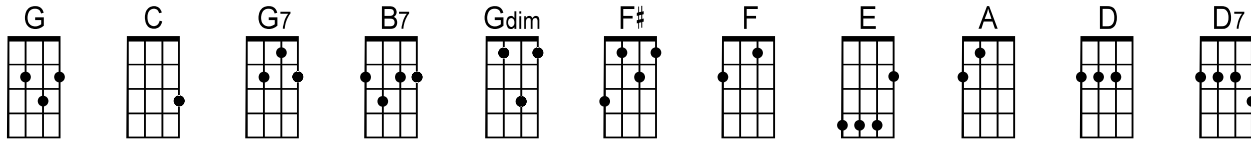

San Francisco Bay Blues

Jesse Fuller, Eric Clapton

I got the **[G]** blues from my baby down **[C]** by the San Francisco **[G]** Bay, **[G7]**
 The **[C]** ocean liner, took her so far **[B7]** away.
 I didn't **[C]** mean to treat her so **[Gdim]** bad, she was the **[G]** best girl I **[F#]** ever **[F]** have **[E]**
 had,
[A] Said goodbye, made me cry, I **[D]** wanna lay down and **[D7]** die.

I **[G]** ain't got a nickel and I **[C]** ain't got a lousy **[G]** dime. **[G7]**
 If she **[C]** don't come back, I think I'm gonna lose my **[B7]** mind.
 If she **[C]** ever comes back to **[Gdim]** stay, it's gonna **[G]** be another **[F#]** brand **[F]** new **[E]** day,
[A] Walkin' with my baby down **[D7]** by the San Francisco **[G]** Bay. **[D7]**

Instrumental [G] [C] [G] [G7] [C] [B7] [C] [Gdim] [G] [F#] [F] [E]

I got the **[G]** blues from my baby down **[C]** by the San Francisco **[G]** Bay, **[G7]**
 The **[C]** ocean liner, took her so far **[B7]** away.
 I didn't **[C]** mean to treat her so **[Gdim]** bad, she was the **[G]** best girl I **[F#]** ever **[F]** have **[E]**
 had,
[A] Said goodbye, made me cry, I **[D7]** wanna lay down and **[D7]** die.

I **[G]** ain't got a nickel and I **[C]** ain't got a lousy **[G]** dime. **[G7]**
 If she **[C]** don't come back, I think I'm gonna lose my **[B7]** mind.
 If she **[C]** ever comes back to **[Gdim]** stay, it's gonna **[G]** be another **[F#]** brand **[F]** new **[E]** day,
[A] Walkin' with my baby down **[D7]** by the San Francisco **[G]** Bay. Hey **[E]** Hey
[A] Walkin' with my baby down **[D7]** by the San Francisco,
[A] Walkin' with my baby down **[D7]** by the San Francisco, (slow)
 (Slow) Yeah, **[A]** Walkin' with my baby down **[D7]** by the San Francisco **[G]** Bay. **[F#]** → **[G]**