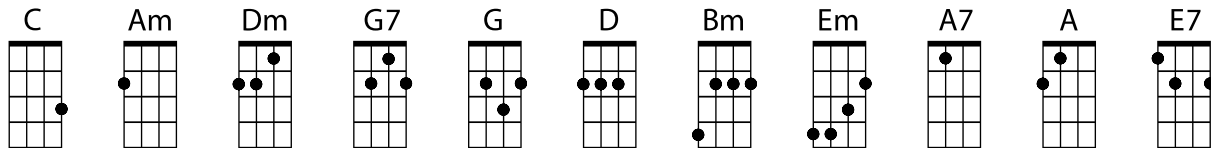

Silhouettes -The Rays (Bob Crewe 1957) – Key of C

[C] Took a walk and **[Am]** passed your **[Dm]** house (**[G7]** late **[G]** last **[C]** night)
 All the shades were **[Am]** pulled and **[Dm]** drawn (**[G7]** way **[G]** down **[C]** tight)
 From within, a **[Am]** dim light **[Dm]** cast two **[G7]** silhouettes on the shade
 Oh, what a **[Am]** lovely **[Dm]** couple they **[G]** ma**[G7]**-ade

[C] Put his **[Am]** arms around your **[Dm]** waist (held you **[C]** tight)
 Kisses **[Am]** I could almost **[Dm]** taste (**[G7]** in **[G]** the **[C]** night)
 Wonder why **[Am]** I'm not the **[Dm]** guy whose **[G7]** silhouette's on the **[C]** shade
 I couldn't **[Am]** hide the **[Dm]** tears in my **[G]** eye-**[G7]** eyes

[G] ty**[G7]**-oh, oh-oh

[key change to D]

[D] Lost cont**[Bm]**-rol and rang your **[Em]** bell (**[A7]** I **[A]** was **[D]** sore)

Let me **[Bm]** in or else I'll **[Em]** beat (**[A7]** down **[A]** your **[D]** door)

When two **[Bm]** strangers who had **[Em]** been two **[A7]** silhouettes on the **[D]**
 shade,

said to my shock, "you're **[Em]** on the wrong **[A]** blo-**[A7]** ock" **[D]**

Rushed down **[Bm]** to your house with **[Em]** wings (**[A7]** on **[A]** my **[D]** feet)