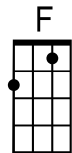

[C] This train don't [G7] carry no smokers, this [C] train;
[C] This train don't carry no smokers, this [G7] train;
[C] This train don't carry no smokers,
[F] Two bit liars, small time jokers,
[C] This train don't [G7] carry no smokers, this [C] train.

[C] This train don't [G7] carry no con men, this [C] train;
[C] This train don't carry no con men, this [G7] train;
[C] This train don't carry no con men,
[F] No wheeler dealers, here and gone men,
[C] This train don't [G7] carry no con men, this [C] train.

[C] This train don't [G7] carry no rustlers, this [C] train;
[C] This train don't carry no rustlers, this [G7] train;
[C] This train don't carry no rustlers,
[F] Sidestreet walkers, two bit hustlers,
[C] This train is [G7] bound for glory, this [C] train.