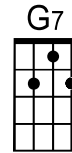

## This Train is Bound for Glory Traditional (Woody Guthrie lyrics/Rosetta Tharpe chords)

[C] [G7] [F]

[C] This train is [G7] bound for glory, this [C] train.  
[C] This train is bound for glory, [G7] this train.  
[C] This train is bound for glory,  
[F] Don't carry nothing but the righteous and the holy.  
[C] This train is [G7] bound for glory, this [C] train.

[C] This train don't [G7] carry no gamblers, this [C] train;  
[C] This train don't carry no gamblers, this [G7] train;  
[C] This train don't carry no gamblers,  
[F] Liars, thieves, nor big shot rambler,  
[C] This train is [G7] bound for glory, this [C] train.